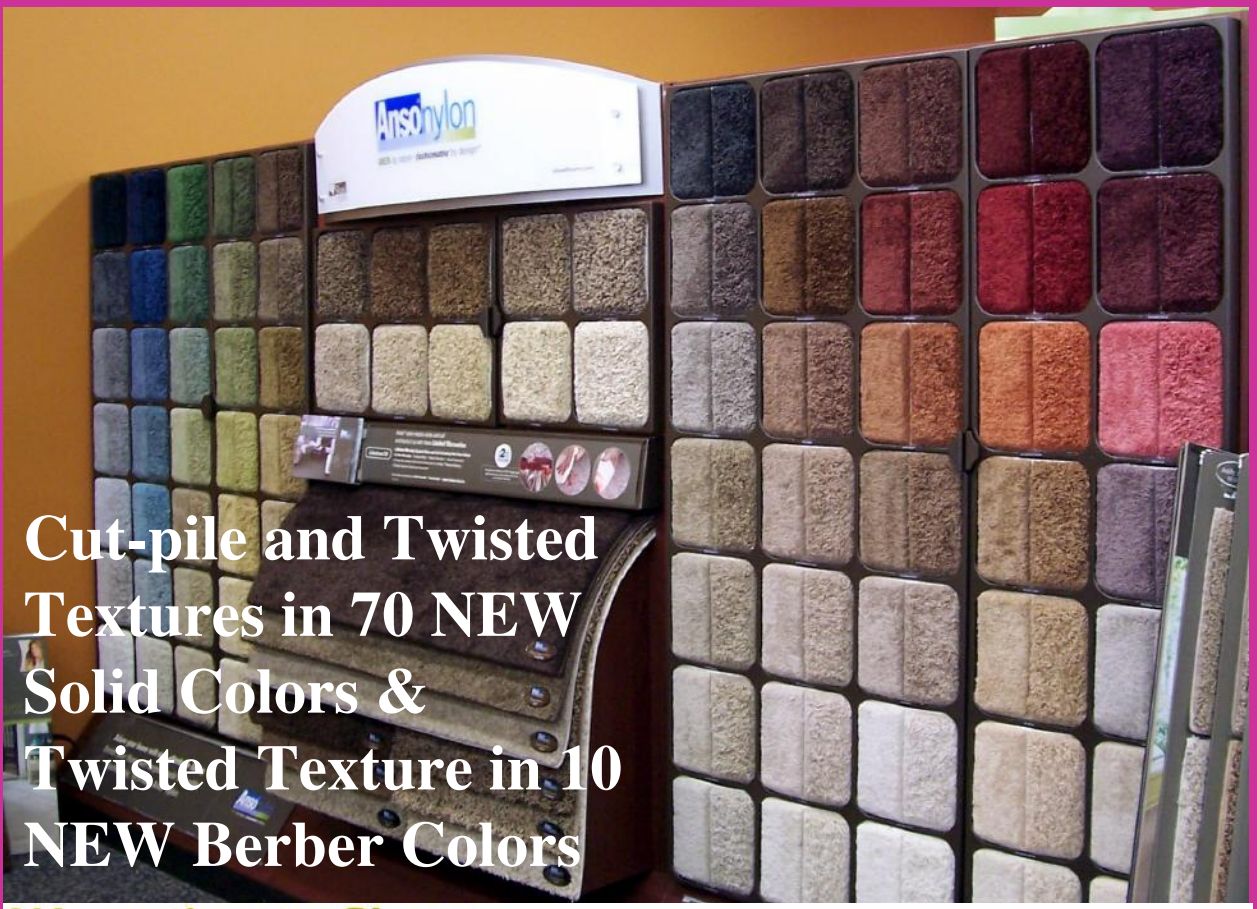

P  
I  
C  
K  
O  
F  
T  
H  
E  
M  
O  
N  
T  
H

**Cut-pile and Twisted Textures in 70 NEW Solid Colors & Twisted Texture in 10 NEW Berber Colors**

**Warranties at a Glance**

Limited Warranties	
<b>Anso® Nylon Type 6</b>	
<b>Lifetime</b>	Stain, Soil, Pet Urine Stains
<b>20-Year</b>	Texture Retention, Abrasive Wear
	Quality Assurance, SoftBac® Platinum
<b>Non-Prorated   Transferable</b>	
<b>Labor Inclusive   Stairs Included</b>	
<b>30 Day Customer Satisfaction (labor excluded)</b>	
<b>Recyclable /25% Recycled Content</b>	

**Available in 3 Luxurious Weights:**  
**Silver \$2.82 sq.ft. / Gold \$3.41 sq.ft. /**  
**Platinum \$4.00 sq.ft.**

**Shopping for carpet? You might find a less expensive product out there, but you won't find one that is a better value! Visit our showroom to see how this carpet affords you the most bang for your buck.**